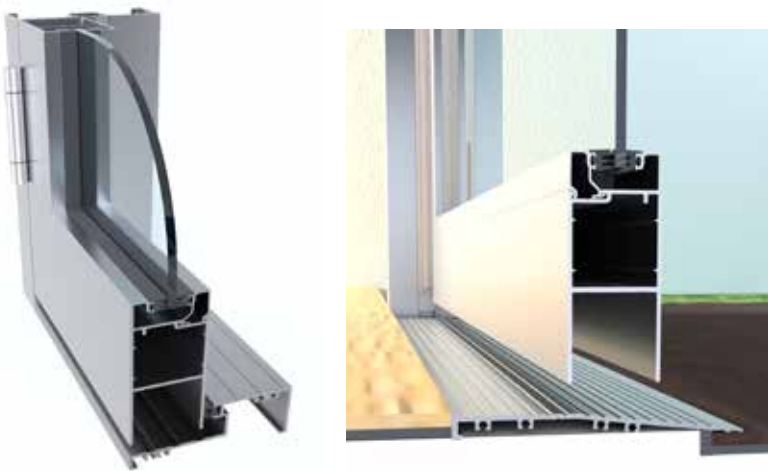

The Alspec Swan Evo 45mm Commercial Door is a versatile shopfront door that is easy to fabricate and install. Suitable for a wide range of applications, the Swan Evo can be used in hinged, pivoted or sliding configurations, while also integrating seamlessly with the Alspec commercial framing systems.

Featuring a new and improved clamping spigot set for superior performance and easy fitment, integrated heal and toe block and captive glazing option, the Swan Evo provides the ideal solution where superior operation and performance is required. Glazing could not be simpler with the colour coded wedges from standard Alspec systems being utilised to deal with the many diverse glass options.

Typical Configurations

CAD Cross Sections

Key Features

- Available in hinged, pivoted or sliding options
- Stronger sash through the use of custom designed clamping spigot set
- 19mm glazing pocket accepts up to 13.5mm single glazed
- Double glazing option accepts up to a 28mm IGU
- Colour coded glazing wedges for ease of identification
- Panel heights up to 3000mm subject to project requirements and site conditions
- Easily adapts to Alspec's McArthur Evo and Hunter Evo framing systems
- Wide stiles/rails available
- Range of thresholds such as disabled ramp