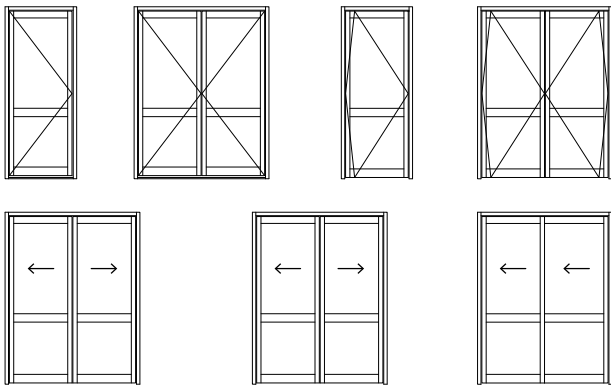

Swan Evo

45mm Shopfront Door

A VERSATILE SHOP FRONT DOOR SOLUTION
FOR A WIDE RANGE OF APPLICATIONS.

1300 ALSPEC (1300 257 732)
alspec.com.au

alspec
ALUMINIUM SYSTEMS
SPECIALISTS

45mm Commercial Shopfront Door

The Alspec Swan Evo 45mm Commercial Door is a versatile shopfront door that is easy to fabricate and install. Suitable for a wide range of applications, the Swan Evo can be used in hinged, pivoted or sliding configurations, while also integrating seamlessly with the Alspec commercial framing systems.

Typical Configurations

CAD Cross Sections

Key Features

- Available in hinged, pivoted or sliding options
- Stronger sash through the use of custom designed clamping spigot set
- 19mm glazing pocket accepts up to 13.5mm single glazed
- Double glazing option accepts up to a 28mm IGU
- Colour coded glazing wedges for ease of identification
- Panel heights up to 3000mm subject to project requirements and site conditions
- Easily adapts to Alspec's McArthur Evo and Hunter Evo framing systems
- Wide stiles/rails available
- Range of thresholds such as disabled ramp

Technical Specifications

Frame Dimensions	
Option 1	76 x 46mm
Option 2	101.6 x 46mm
Option 3	150 x 46mm
Maximum Recommended Sizes	
Height	3000mm
Width	2400mm*
Weight	225kg*
Acoustic Performance	
Glass Type	Rw (C; C _{tr})
6.38mm Laminate - McArthur Evo 101.6mm	32 dB
10.5mm Vlam Hush - McArthur Evo 101.6mm	35 dB
6.38mm Clear Laminate / 12mm / 6.5mm Vlam Hush - ecoFRAMEplus 101.6mm	37 dB
6.38mm Clear Laminate / 12mm / 6.38mm Clear Laminate - ecoFRAMEplus 101.6mm	38 dB
Thermal Performance	
Uw range SG	4.2 - 6.0
SHGC range SG	0.30 - 0.69
Uw range DG	3.3 - 3.8
SHGC range DG	0.16 - 0.58
Glazing Details	
Single Glazed	6 - 13.5mm
Double Glazed	18 - 28mm
Compatible Systems	
Derwent Centre Pocket Framing	
McArthur Evo Centre Pocket Framing	
ecoFRAMEplus Centre Pocket Double Glazed Framing	
Hunter Evo Flush Glazed Framing	